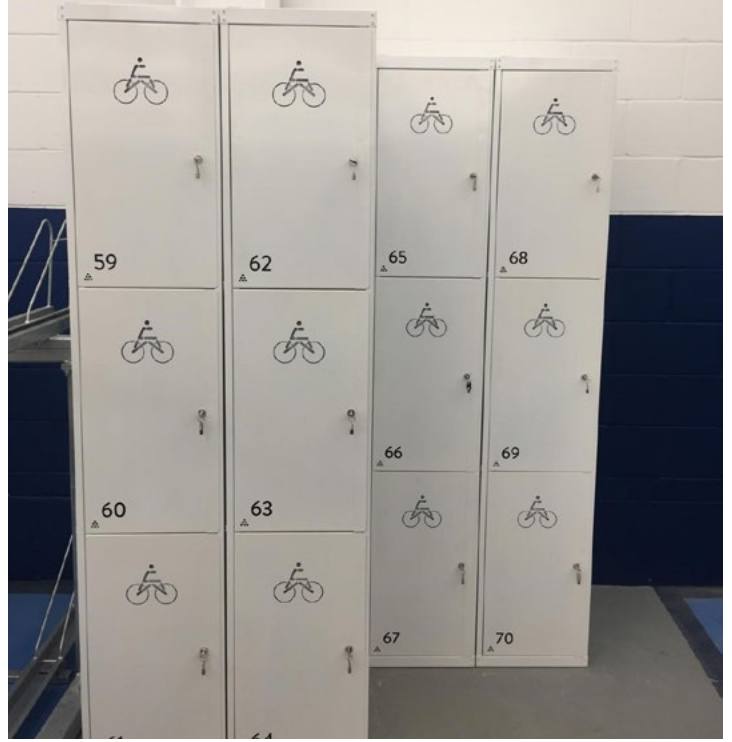

cycle-works

secure | cycle | parking

3-Tier Folding Bike Locker

02392 815 555
sales@cycle-works.com
cycle-works.com
cycle-works limited
Registered in England 3268339